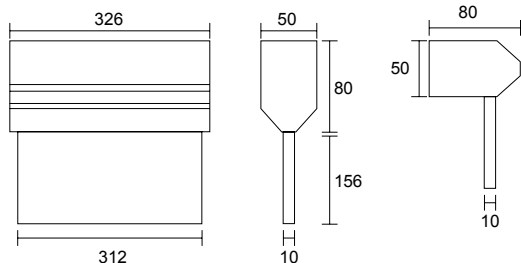

Aluminiumprofil-Scheibenleuchte Aluminium profiled edge luminaire

**Universal
Piktosatz
inklusive!**
Universal
pictograph set
included!

RXU mit Einbaurahmen RXE
RXU with mounting frame RXE